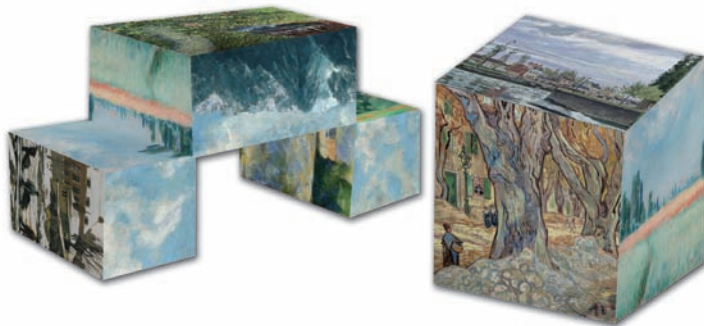

Cube code: **MCIM8**

• **storycard in**

English

Impressionist Landscapes

The Cleveland Museum of Art - Cleveland, OH , USA

Excerpt from storycard:

While walking through the town that November, Van Gogh was struck by the sight of the laborers repairing a road beneath immense plane trees. Rushing to capture the yellowing leaves but lacking a proper canvas, he painted on a piece of cheap linen that had a pattern of small red diamonds, visible in the picture's many unpainted areas. "In spite of the cold," he wrote to his brother in Paris, "I have gone on working outside till now, and I think it is doing me good and the work too." Shortly after completing this painting he produced another version of the same subject that is now in the Phillips Collection, Washington, D.C.