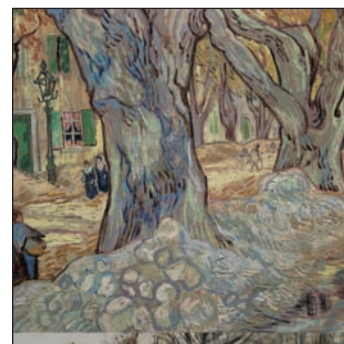

Cube code: **MCIM8**

• **storycard in**

English

Impressionist Landscapes

The Cleveland Museum of Art - Cleveland, OH , USA

Excerpt from storycard:

While walking through the town that November, Van Gogh was struck by the sight of the laborers repairing a road beneath immense plane trees. Rushing to capture the yellowing leaves but lacking a proper canvas, he painted on a piece of cheap linen that had a pattern of small red diamonds, visible in the picture's many unpainted areas. "In spite of the cold," he wrote to his brother in Paris, "I have gone on working outside till now, and I think it is doing me good and the work too." Shortly after completing this painting he produced another version of the same subject that is now in the Phillips Collection, Washington, D.C.