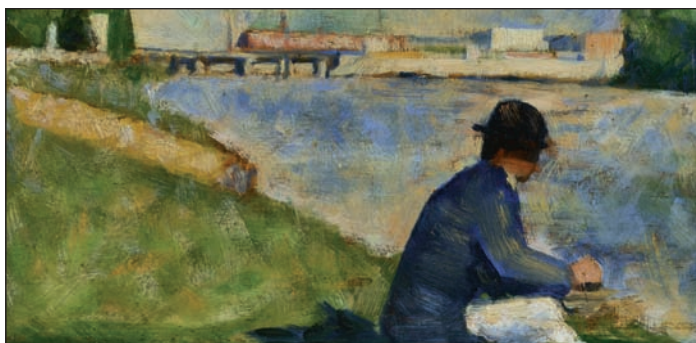

Cube code: **MCIM8**

• **storycard in**

English

Impressionist Landscapes

The Cleveland Museum of Art - Cleveland, OH , USA

Excerpt from storycard:

While walking through the town that November, Van Gogh was struck by the sight of the laborers repairing a road beneath immense plane trees. Rushing to capture the yellowing leaves but lacking a proper canvas, he painted on a piece of cheap linen that had a pattern of small red diamonds, visible in the picture's many unpainted areas. "In spite of the cold," he wrote to his brother in Paris, "I have gone on working outside till now, and I think it is doing me good and the work too." Shortly after completing this painting he produced another version of the same subject that is now in the Phillips Collection, Washington, D.C.