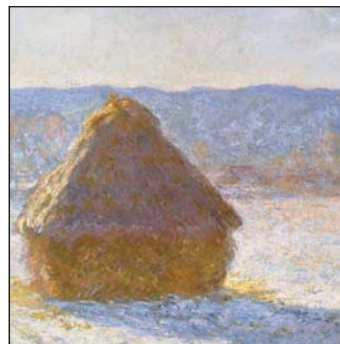

Monet

Landscapes

Art cube

Made in Museum
Museum Cube Collection

www.mimcubes.com

Cube code: **MCIM3L**

• **storycard in**

English

Monet Landscapes

Museum of Fine Arts Boston - Boston, MA, USA

This art cube includes waterscape paintings by perhaps the most well-known impressionist artist, Claude Monet. From snowy fields to wildflowers under the sun, gothic architecture to mountains every subject transmits the sensations and the emotions associated with this iconic representative of the impressionist movement. The oversized storycard displays the full images with detailed descriptions and explanations of each painting's significance both in terms of imagery as well as for the artist. Sure to please, this cube makes a great companion gift to our Monet watercolor cube.