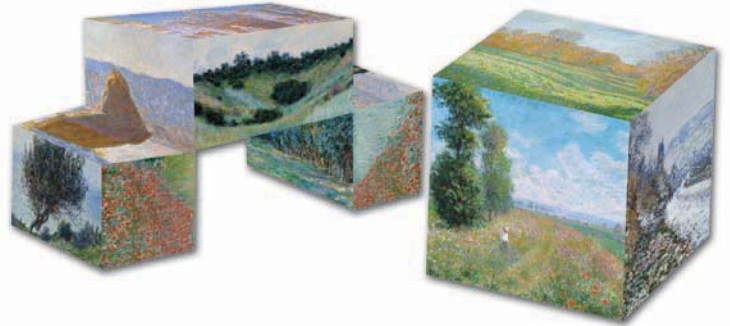

Monet

Landscapes

Art cube

Made in Museum
Museum Cube Collection

www.mimcubes.com

Cube code: **MCIM3L**

• **storycard in**

English

Monet Landscapes

Museum of Fine Arts Boston - Boston, MA, USA

This art cube includes waterscape paintings by perhaps the most well-known impressionist artist, Claude Monet. From snowy fields to wildflowers under the sun, gothic architecture to mountains every subject transmits the sensations and the emotions associated with this iconic representative of the impressionist movement. The oversized storycard displays the full images with detailed descriptions and explanations of each painting's significance both in terms of imagery as well as for the artist. Sure to please, this cube makes a great companion gift to our Monet watercolor cube.