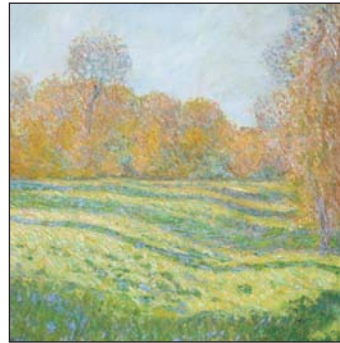

Monet

Landscapes

Art cube

Made in Museum
Museum Cube Collection

www.mimcubes.com

Cube code: **MCIM3L**

• **storycard in**

English

Monet Landscapes

Museum of Fine Arts Boston - Boston, MA, USA

This art cube includes waterscape paintings by perhaps the most well-known impressionist artist, Claude Monet. From snowy fields to wildflowers under the sun, gothic architecture to mountains every subject transmits the sensations and the emotions associated with this iconic representative of the impressionist movement. The oversized storycard displays the full images with detailed descriptions and explanations of each painting's significance both in terms of imagery as well as for the artist. Sure to please, this cube makes a great companion gift to our Monet watercolor cube.