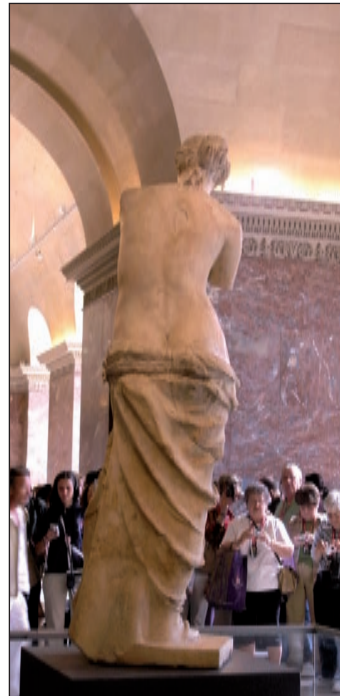

Cube code: **MCCY1**

• **storycard in**

English

J'adore (the original) Paris

Photography by Benedetta Pignatelli – Paris, FR

The tongue-in-cheek title of this cube announces a slightly irreverent if wholly appreciative photo-journalist's take on the French capital. Included are landmark and monumental images of the city for example, the Eiffel Tower, the Louvre and the Moulin Rouge nightclub, mixed together with scenes from daily urban Parisian life such as mid-city balconies bursting with flowers, bicycles and graffiti. Illustrated and annotated by Benedetta Pignatelli, the descriptions are as sharp as the images, for example: 'Graffiti 1er (premier) arrondissement: the French allure never fails. Even at its grittiest, the *parisiens* get to color-match their urban expression to their parking diktats.'