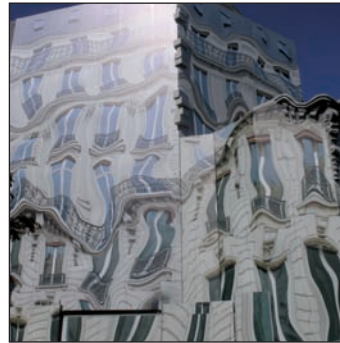

Cube code: **MCCY1**

• **storycard in**

English

J'adore (the original) Paris

Photography by Benedetta Pignatelli – Paris, FR

The tongue-in-cheek title of this cube announces a slightly irreverent if wholly appreciative photo-journalist's take on the French capital. Included are landmark and monumental images of the city for example, the Eiffel Tower, the Louvre and the Moulin Rouge nightclub, mixed together with scenes from daily urban Parisian life such as mid-city balconies bursting with flowers, bicycles and graffiti. Illustrated and annotated by Benedetta Pignatelli, the descriptions are as sharp as the images, for example: 'Graffiti 1er (premier) arrondissement: the French allure never fails. Even at its grittiest, the *parisiens* get to color-match their urban expression to their parking diktats.'