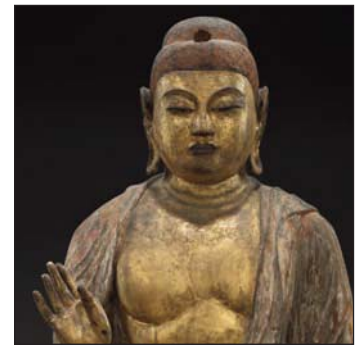

Buddha

Art cube

Made in Museum
Museum Cube Collection

www.mimcubes.com

Cube code: **MCAA4**

• **storycard in**

English

Buddha

Museum of Fine Arts Boston - Boston, MA, USA

This art cube includes images of 9 sculptures of the founder of Buddhism, a man who Buddhism teaches us came from Northern India sometime around 500 b.c. and is said to have found the secret to happiness. A wonderful survey cube of beautiful asia statuary, this cube includes Japanese, Chinese and Tibetan examples in wood and bronze, spanning one thousand years of worship from the 5th to 15th centuries. A beautiful decorative object, this cube is an intriguing introduction to the subject and includes a detailed storycard with a general introduction about Buddha and the history of Buddhism, including descriptions of each statue and the particular relevance of its detailing in the Buddhist tradition.