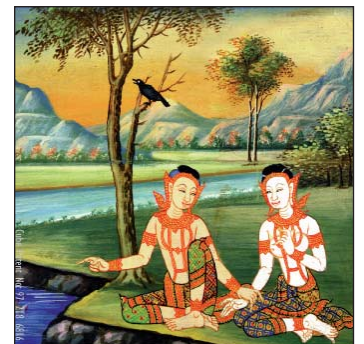

Cube code: **MCAA1**

• **storycard in**

English

# Asian Treasures from East and Southeast Asia

Chester Beatty Library - Dublin, Ireland

Excerpt from storycard:

According to one Japanese legend, a carp reaching the top of a waterfall is said to have turned into a golden dragon, and this surimono was probably produced to commemorate the Year of the Dragon.